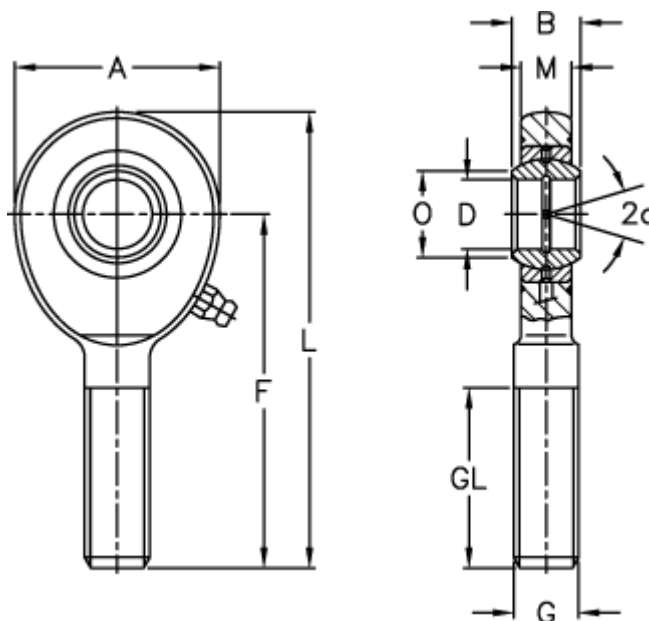

Data Sheet

Article number: 03482080
Description: Fluro Rod end EAL 80
Note: 80

Measures

A	= 180	L	= 360
a (degrees)	= 6	M	= 47
B	= 55	O	= 89.4
D	= 80	Static drive kN	= 752
Dynamic drive (kN)	= 400	Weight	= 12000
F	= 270		
g	= M64x4		
GL	= 140		